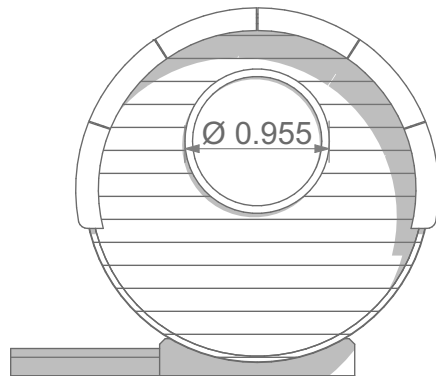

**SAUNA BARREL
WITH SIDE ENTRANCE
Ø2.2 x 5.9m**

VISUALISATION

**SAUNA BARREL
WITH SIDE ENTRANCE
Ø2.2 x 5.9m**

3D SECTIONS

**SAUNA BARREL
WITH SIDE ENTRANCE
Ø2.2 x 5.9m**

FACADES

SAUNA BARREL WITH SIDE ENTRANCE Ø2.2 x 5.9m

PLAN AND SECTIONS

SAUNA BARREL
WITH SIDE ENTRANCE
Ø2.2 x 5.9m

FOUNDATION