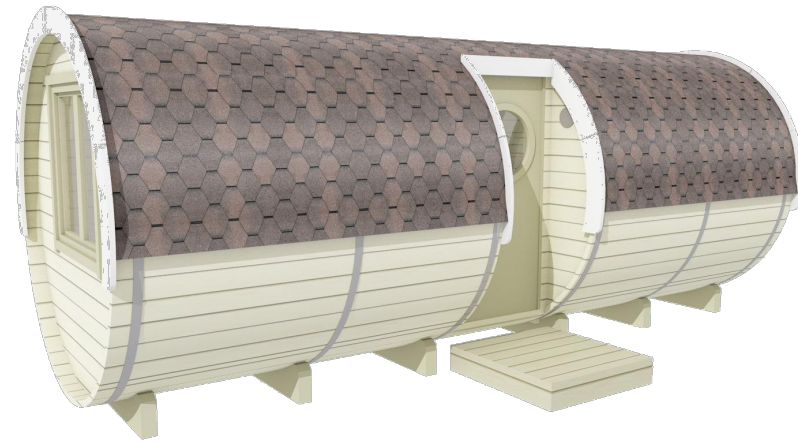

**SAUNA BARREL
WITH SIDE ENTRANCE
Ø2.2 x 5.9m**

VISUALISATION

**SAUNA BARREL
WITH SIDE ENTRANCE
Ø2.2 x 5.9m**

3D SECTIONS

**SAUNA BARREL
WITH SIDE ENTRANCE
Ø2.2 x 5.9m**

FACADES

SAUNA BARREL WITH SIDE ENTRANCE Ø2.2 x 5.9m

PLAN AND SECTIONS

SAUNA BARREL
WITH SIDE ENTRANCE
Ø2.2 x 5.9m

FOUNDATION