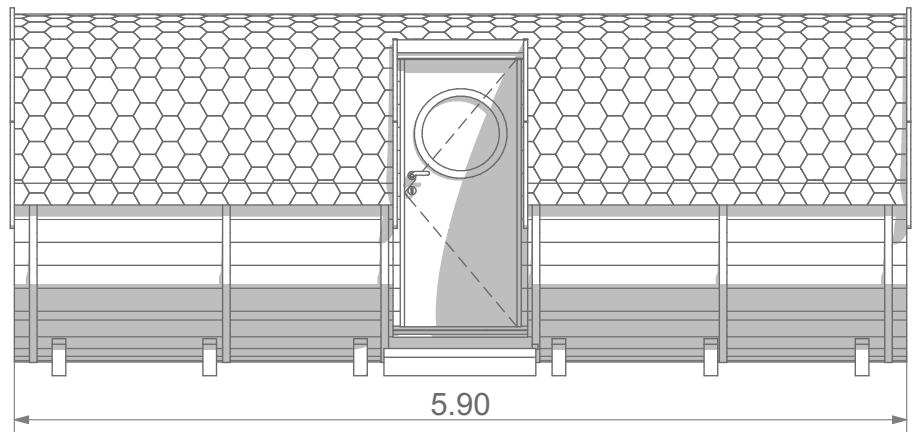

**SAUNA BARREL
WITH SIDE ENTRANCE
Ø2.2 x 5.9m**

VISUALISATION

**SAUNA BARREL
WITH SIDE ENTRANCE
Ø2.2 x 5.9m**

3D SECTIONS

**SAUNA BARREL
WITH SIDE ENTRANCE
Ø2.2 x 5.9m**

FACADES

SAUNA BARREL WITH SIDE ENTRANCE Ø2.2 x 5.9m

PLAN AND SECTIONS

SAUNA BARREL
WITH SIDE ENTRANCE
Ø2.2 x 5.9m

FOUNDATION