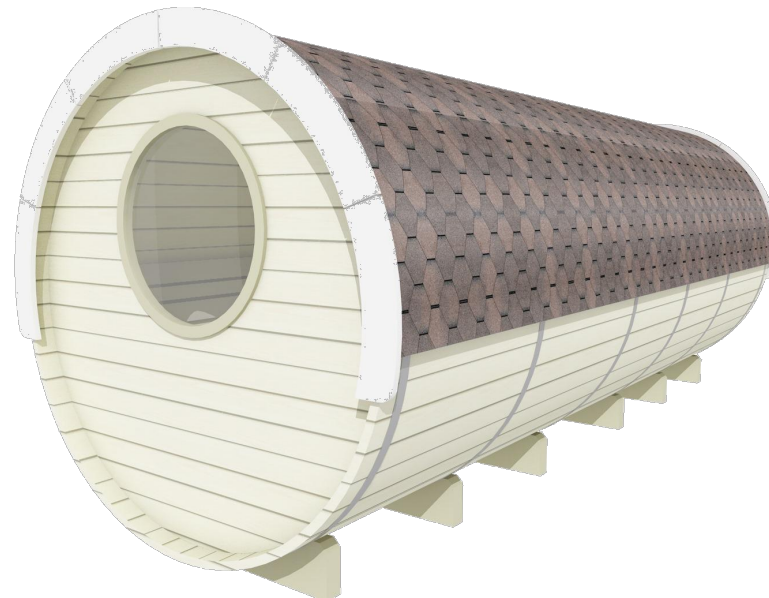

**SAUNA BARREL
WITH SIDE ENTRANCE
Ø2.2 x 5.9m**

VISUALISATION

**SAUNA BARREL
WITH SIDE ENTRANCE
Ø2.2 x 5.9m**

3D SECTIONS

**SAUNA BARREL
WITH SIDE ENTRANCE
Ø2.2 x 5.9m**

FACADES

SAUNA BARREL WITH SIDE ENTRANCE Ø2.2 x 5.9m

PLAN AND SECTIONS

SAUNA BARREL
WITH SIDE ENTRANCE
Ø2.2 x 5.9m

FOUNDATION