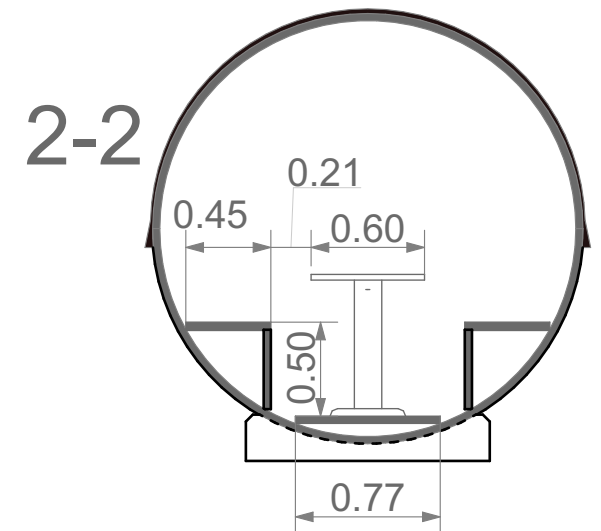

**SAUNA BARREL
WITH SIDE ENTRANCE
Ø2.2 x 5.9m**

VISUALISATION

**SAUNA BARREL
WITH SIDE ENTRANCE
Ø2.2 x 5.9m**

3D SECTIONS

**SAUNA BARREL
WITH SIDE ENTRANCE
Ø2.2 x 5.9m**

FACADES

SAUNA BARREL WITH SIDE ENTRANCE Ø2.2 x 5.9m

PLAN AND SECTIONS

SAUNA BARREL
WITH SIDE ENTRANCE
Ø2.2 x 5.9m

FOUNDATION