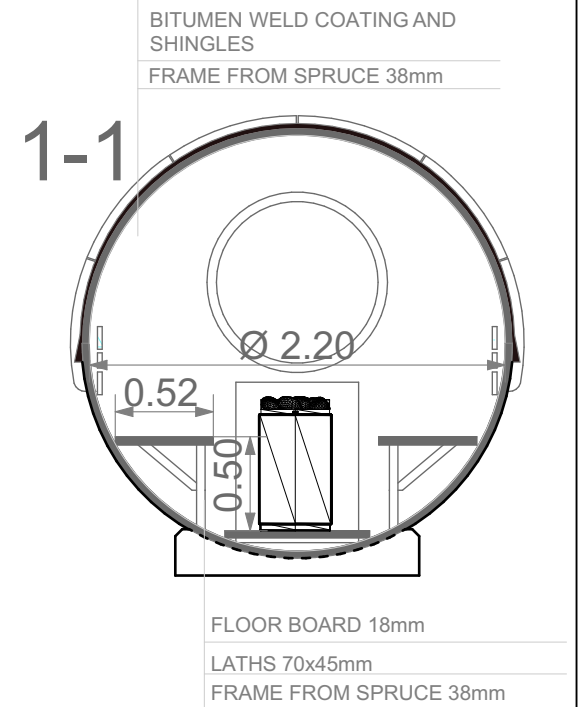

**SAUNA BARREL
WITH SIDE ENTRANCE
Ø2.2 x 5.9m**

VISUALISATION

**SAUNA BARREL
WITH SIDE ENTRANCE
Ø2.2 x 5.9m**

3D SECTIONS

**SAUNA BARREL
WITH SIDE ENTRANCE
Ø2.2 x 5.9m**

FACADES

SAUNA BARREL WITH SIDE ENTRANCE Ø2.2 x 5.9m

PLAN AND SECTIONS

SAUNA BARREL
WITH SIDE ENTRANCE
Ø2.2 x 5.9m

FOUNDATION