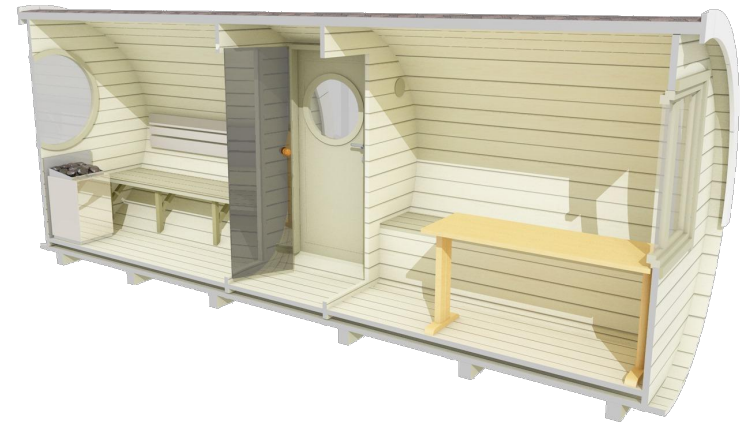

**SAUNA BARREL
WITH SIDE ENTRANCE
Ø2.2 x 5.9m**

VISUALISATION

**SAUNA BARREL
WITH SIDE ENTRANCE
Ø2.2 x 5.9m**

3D SECTIONS

**SAUNA BARREL
WITH SIDE ENTRANCE
Ø2.2 x 5.9m**

FACADES

SAUNA BARREL WITH SIDE ENTRANCE Ø2.2 x 5.9m

PLAN AND SECTIONS

SAUNA BARREL
WITH SIDE ENTRANCE
Ø2.2 x 5.9m

FOUNDATION