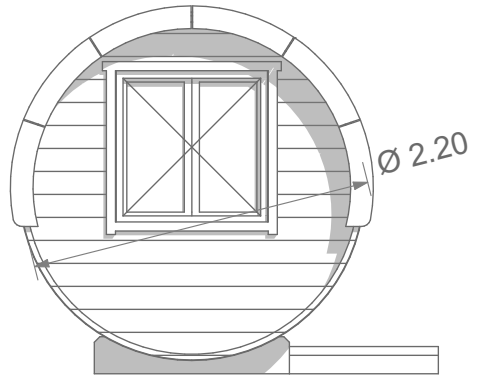

**SAUNA BARREL
WITH SIDE ENTRANCE
Ø2.2 x 5.9m**

VISUALISATION

**SAUNA BARREL
WITH SIDE ENTRANCE
Ø2.2 x 5.9m**

3D SECTIONS

**SAUNA BARREL
WITH SIDE ENTRANCE
Ø2.2 x 5.9m**

FACADES

SAUNA BARREL WITH SIDE ENTRANCE Ø2.2 x 5.9m

PLAN AND SECTIONS

SAUNA BARREL
WITH SIDE ENTRANCE
Ø2.2 x 5.9m

FOUNDATION