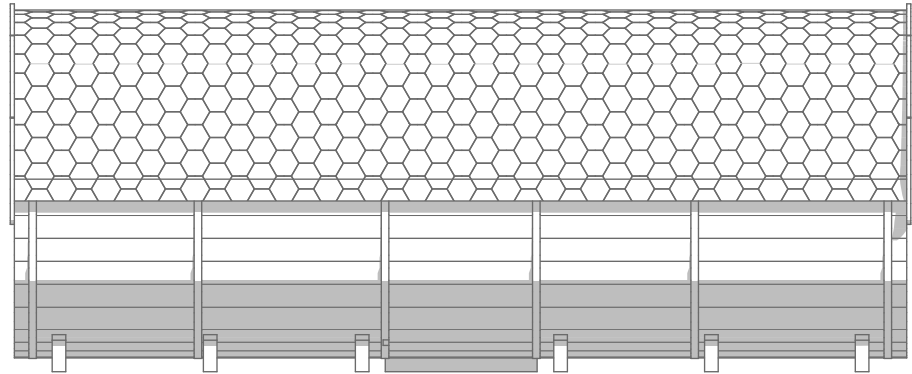

**SAUNA BARREL
WITH SIDE ENTRANCE
Ø2.2 x 5.9m**

VISUALISATION

**SAUNA BARREL
WITH SIDE ENTRANCE
Ø2.2 x 5.9m**

3D SECTIONS

**SAUNA BARREL
WITH SIDE ENTRANCE
Ø2.2 x 5.9m**

FACADES

SAUNA BARREL WITH SIDE ENTRANCE Ø2.2 x 5.9m

PLAN AND SECTIONS

SAUNA BARREL
WITH SIDE ENTRANCE
Ø2.2 x 5.9m

FOUNDATION