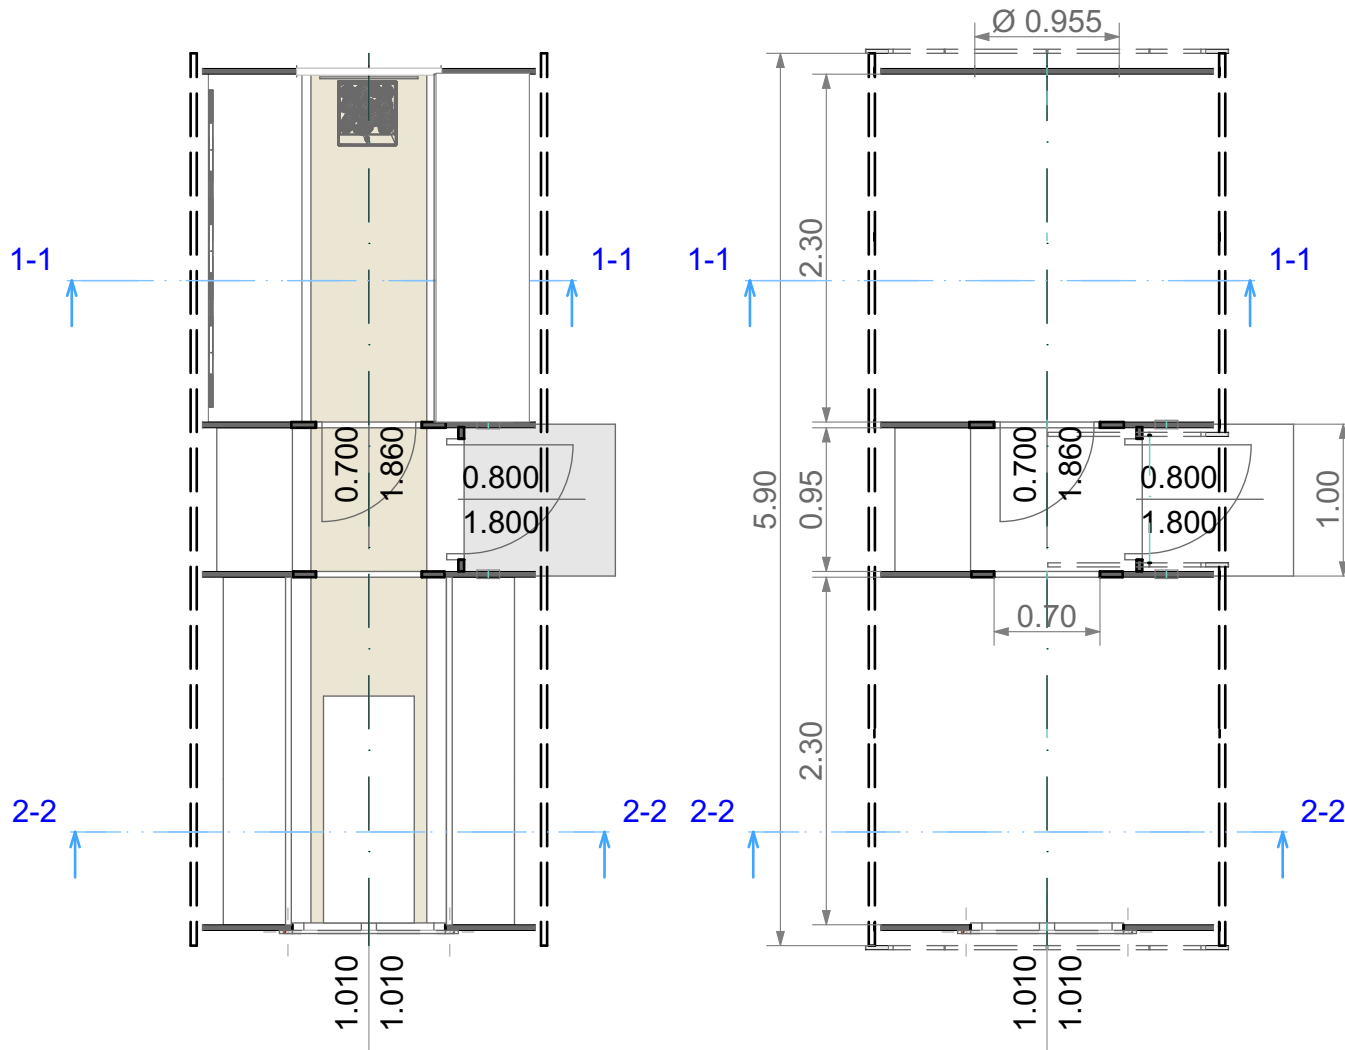

**SAUNA BARREL
WITH SIDE ENTRANCE
Ø2.2 x 5.9m**

VISUALISATION

**SAUNA BARREL
WITH SIDE ENTRANCE
Ø2.2 x 5.9m**

3D SECTIONS

**SAUNA BARREL
WITH SIDE ENTRANCE
Ø2.2 x 5.9m**

FACADES

SAUNA BARREL WITH SIDE ENTRANCE Ø2.2 x 5.9m

PLAN AND SECTIONS

SAUNA BARREL
WITH SIDE ENTRANCE
Ø2.2 x 5.9m

FOUNDATION