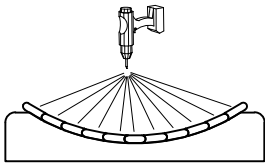

Half glass for sauna barrel

Step 1

Step 2

Step 3

Step 4

T-BC-6x150

Glass

Step 5

Step 6

T-BC-3.5x45 -5 pcs

Step 7

4*70 BC -24 pcs

Inside and Outside

Step 8