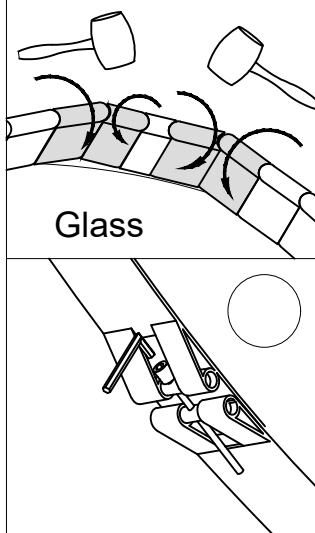

Half glass for sauna barrel

Step 1

Step 2

Step 3

Step 4

T-BC-6x150

Glass

Step 5

Step 6

T-BC-3.5x45 -5 pcs

Step 7

4*70 BC -24 pcs

Inside and Outside

Step 8