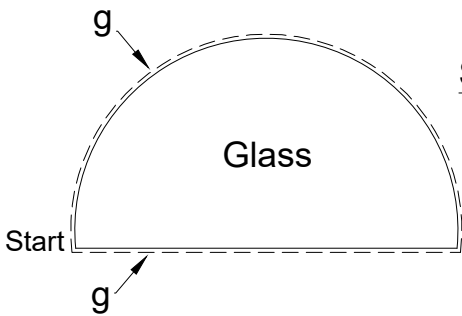

Half glass for sauna barrel

Step 1

Step 2

Step 3

Step 4

T-BC-6x150

Glass

Step 5

Step 6

T-BC-3.5x45 -5 pcs

Step 7

4*70 BC -24 pcs

Inside and Outside

Step 8