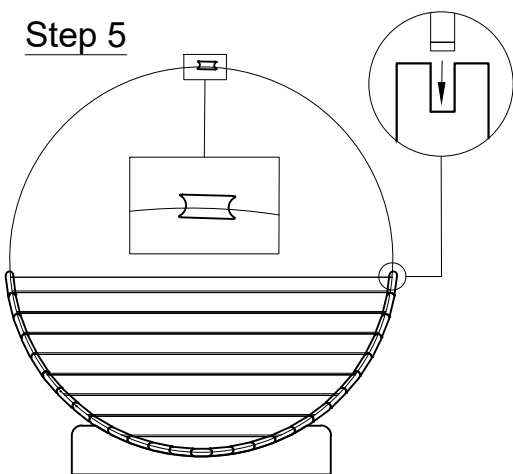

Half glass for sauna barrel

Step 1

Step 2

Step 3

Step 4

T-BC-6x150

Glass

Step 5

Step 6

T-BC-3.5x45 -5 pcs

Step 7

4*70 BC -24 pcs

Inside and Outside

Step 8