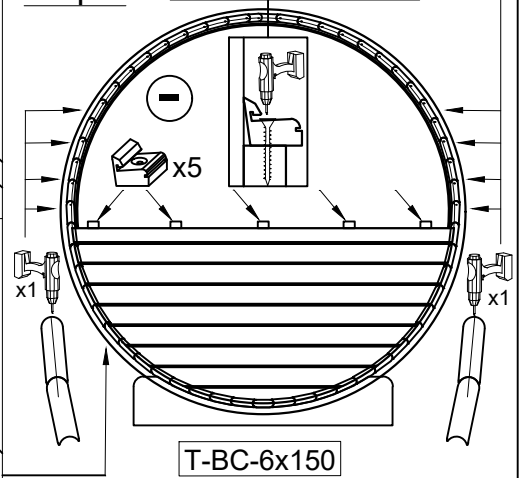

Half glass for sauna barrel

Step 1

Step 2

Step 3

Step 4

T-BC-6x150

Glass

Step 5

Step 6

T-BC-3.5x45 -5 pcs

Step 7

4*70 BC -24 pcs

Inside and Outside

Step 8