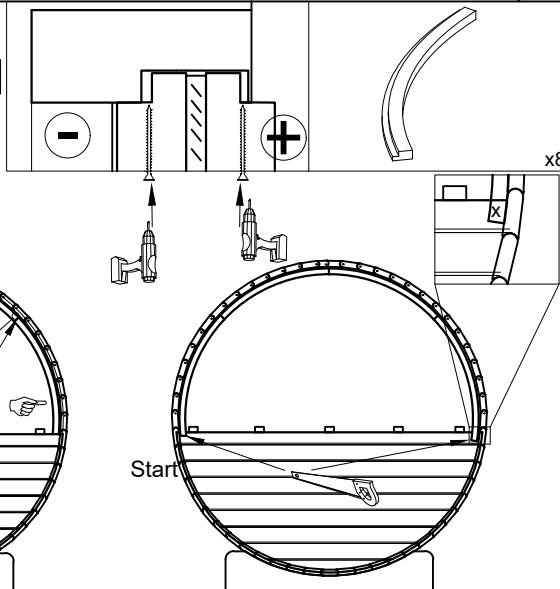

Half glass for sauna barrel

Step 1

Step 2

Step 3

Step 4

T-BC-6x150

Glass

Step 5

Step 6

T-BC-3.5x45 -5 pcs

Step 7

4*70 BC -24 pcs

Inside and Outside

Step 8