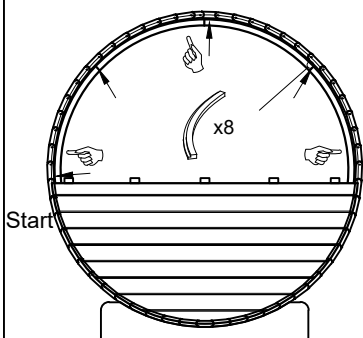

Half glass for sauna barrel

Step 1

Step 2

Step 3

Step 4

T-BC-6x150

Glass

Step 5

Step 6

T-BC-3.5x45 -5 pcs

Step 7

4*70 BC -24 pcs

Inside and Outside

Step 8