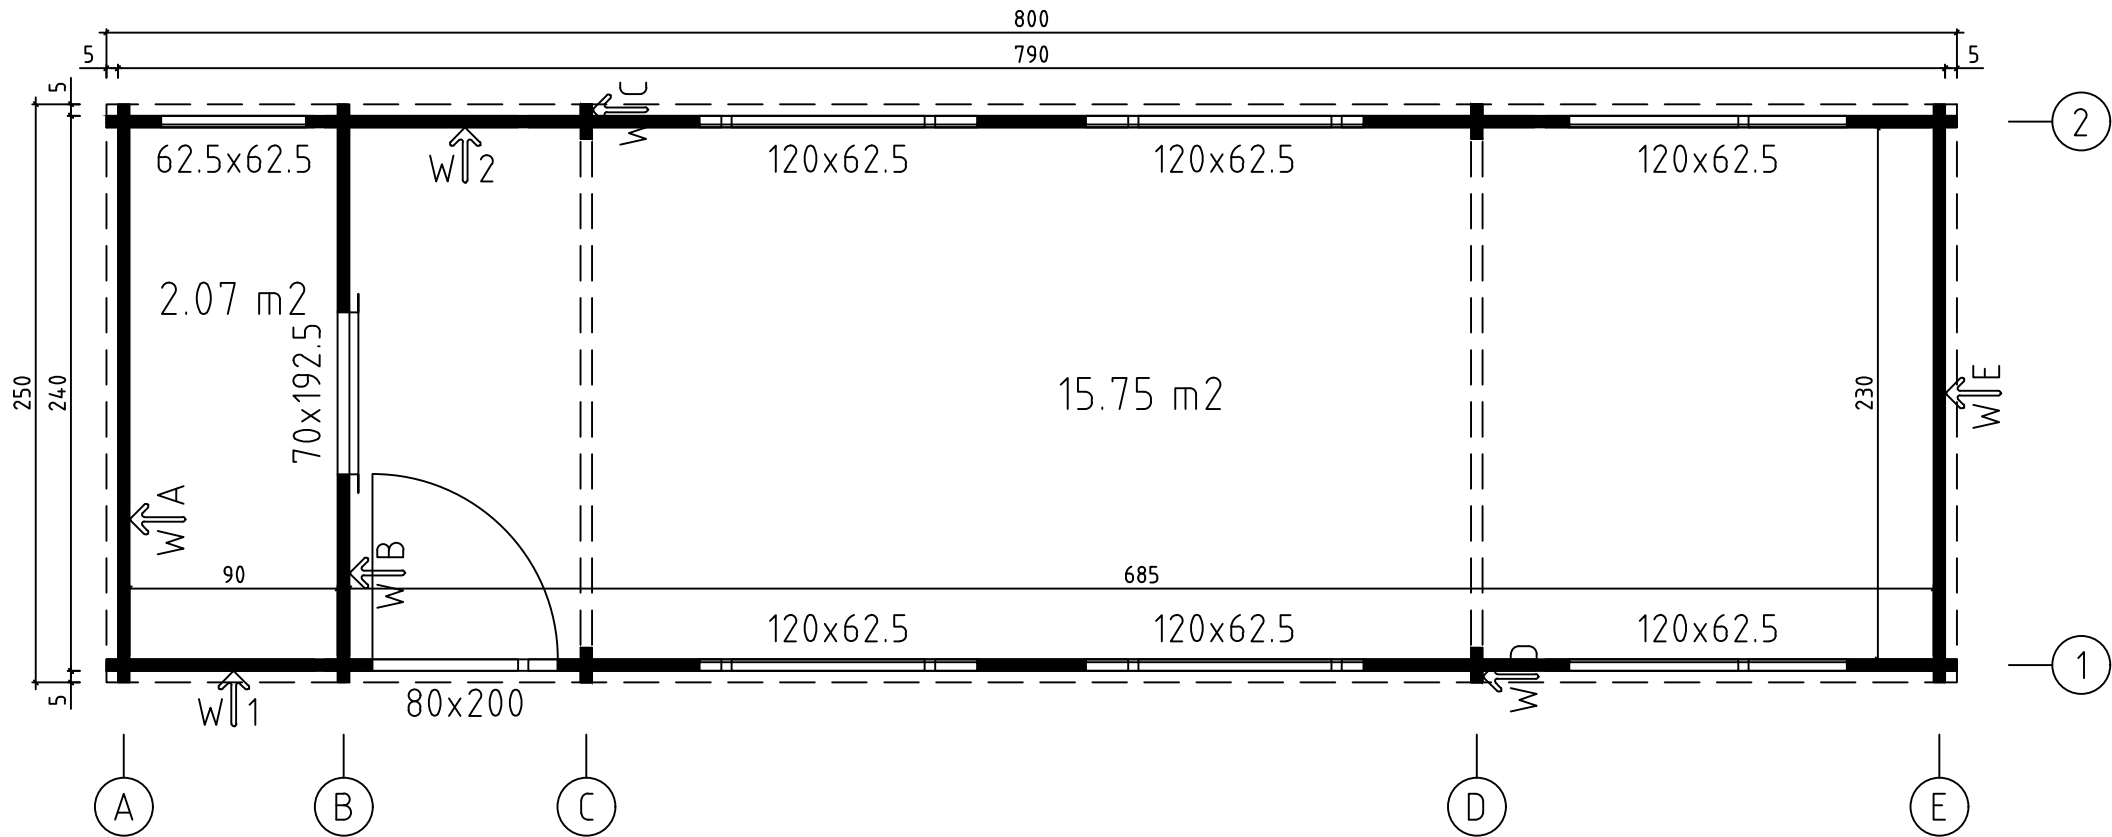

Trailer home
GROUNDPLAN