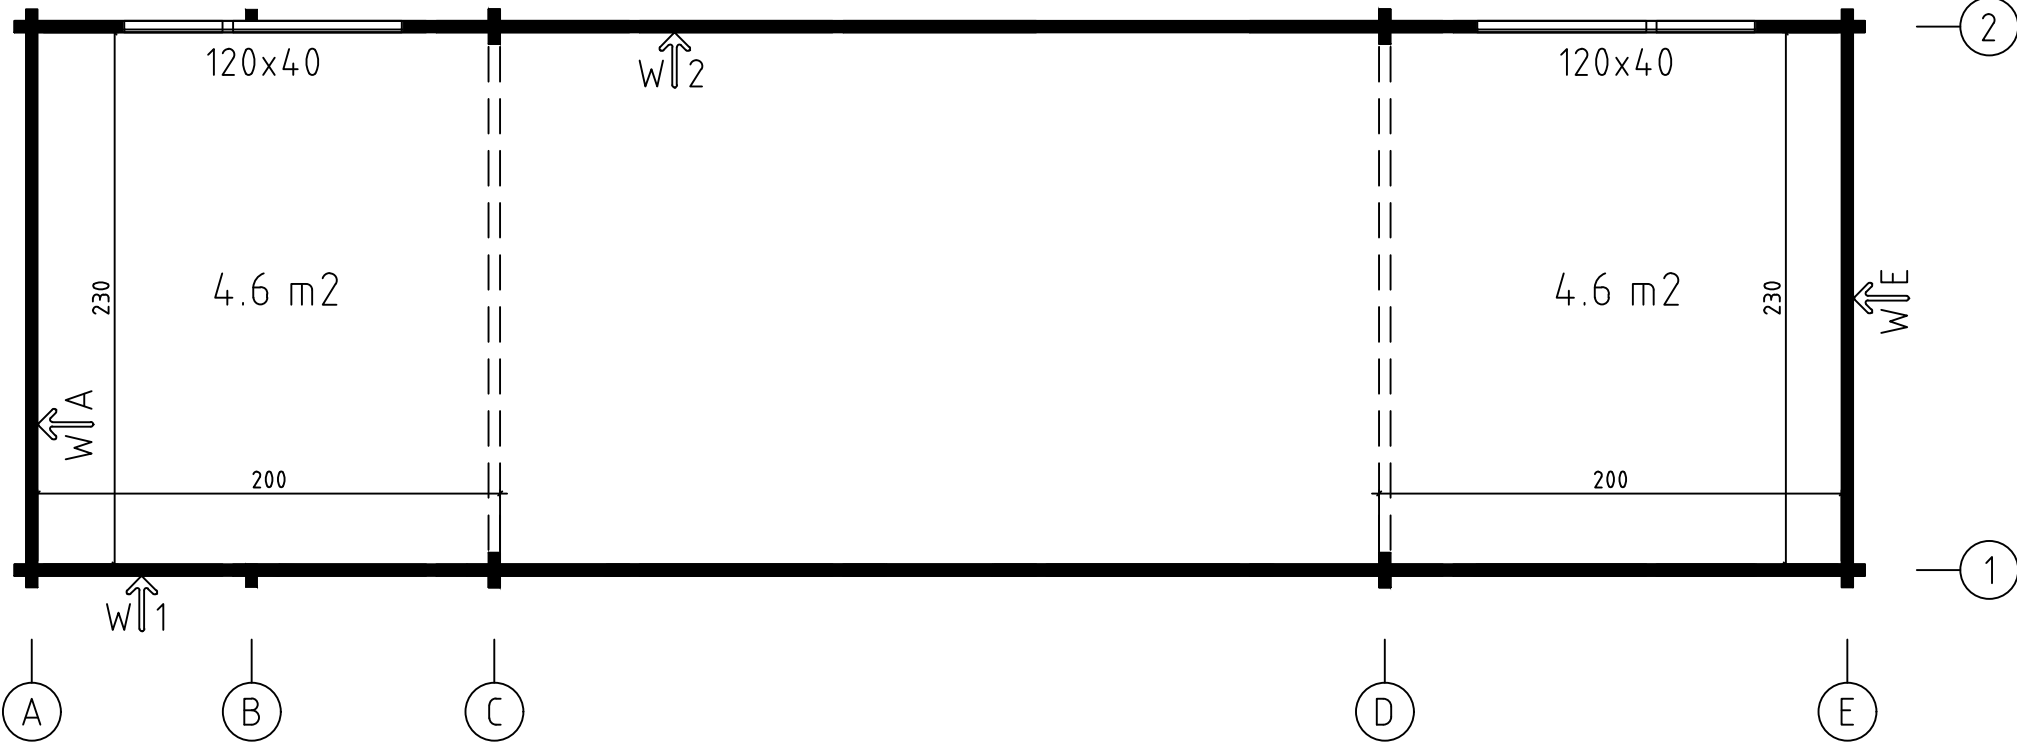

Trailer home
GROUNDPLAN (LOFT)